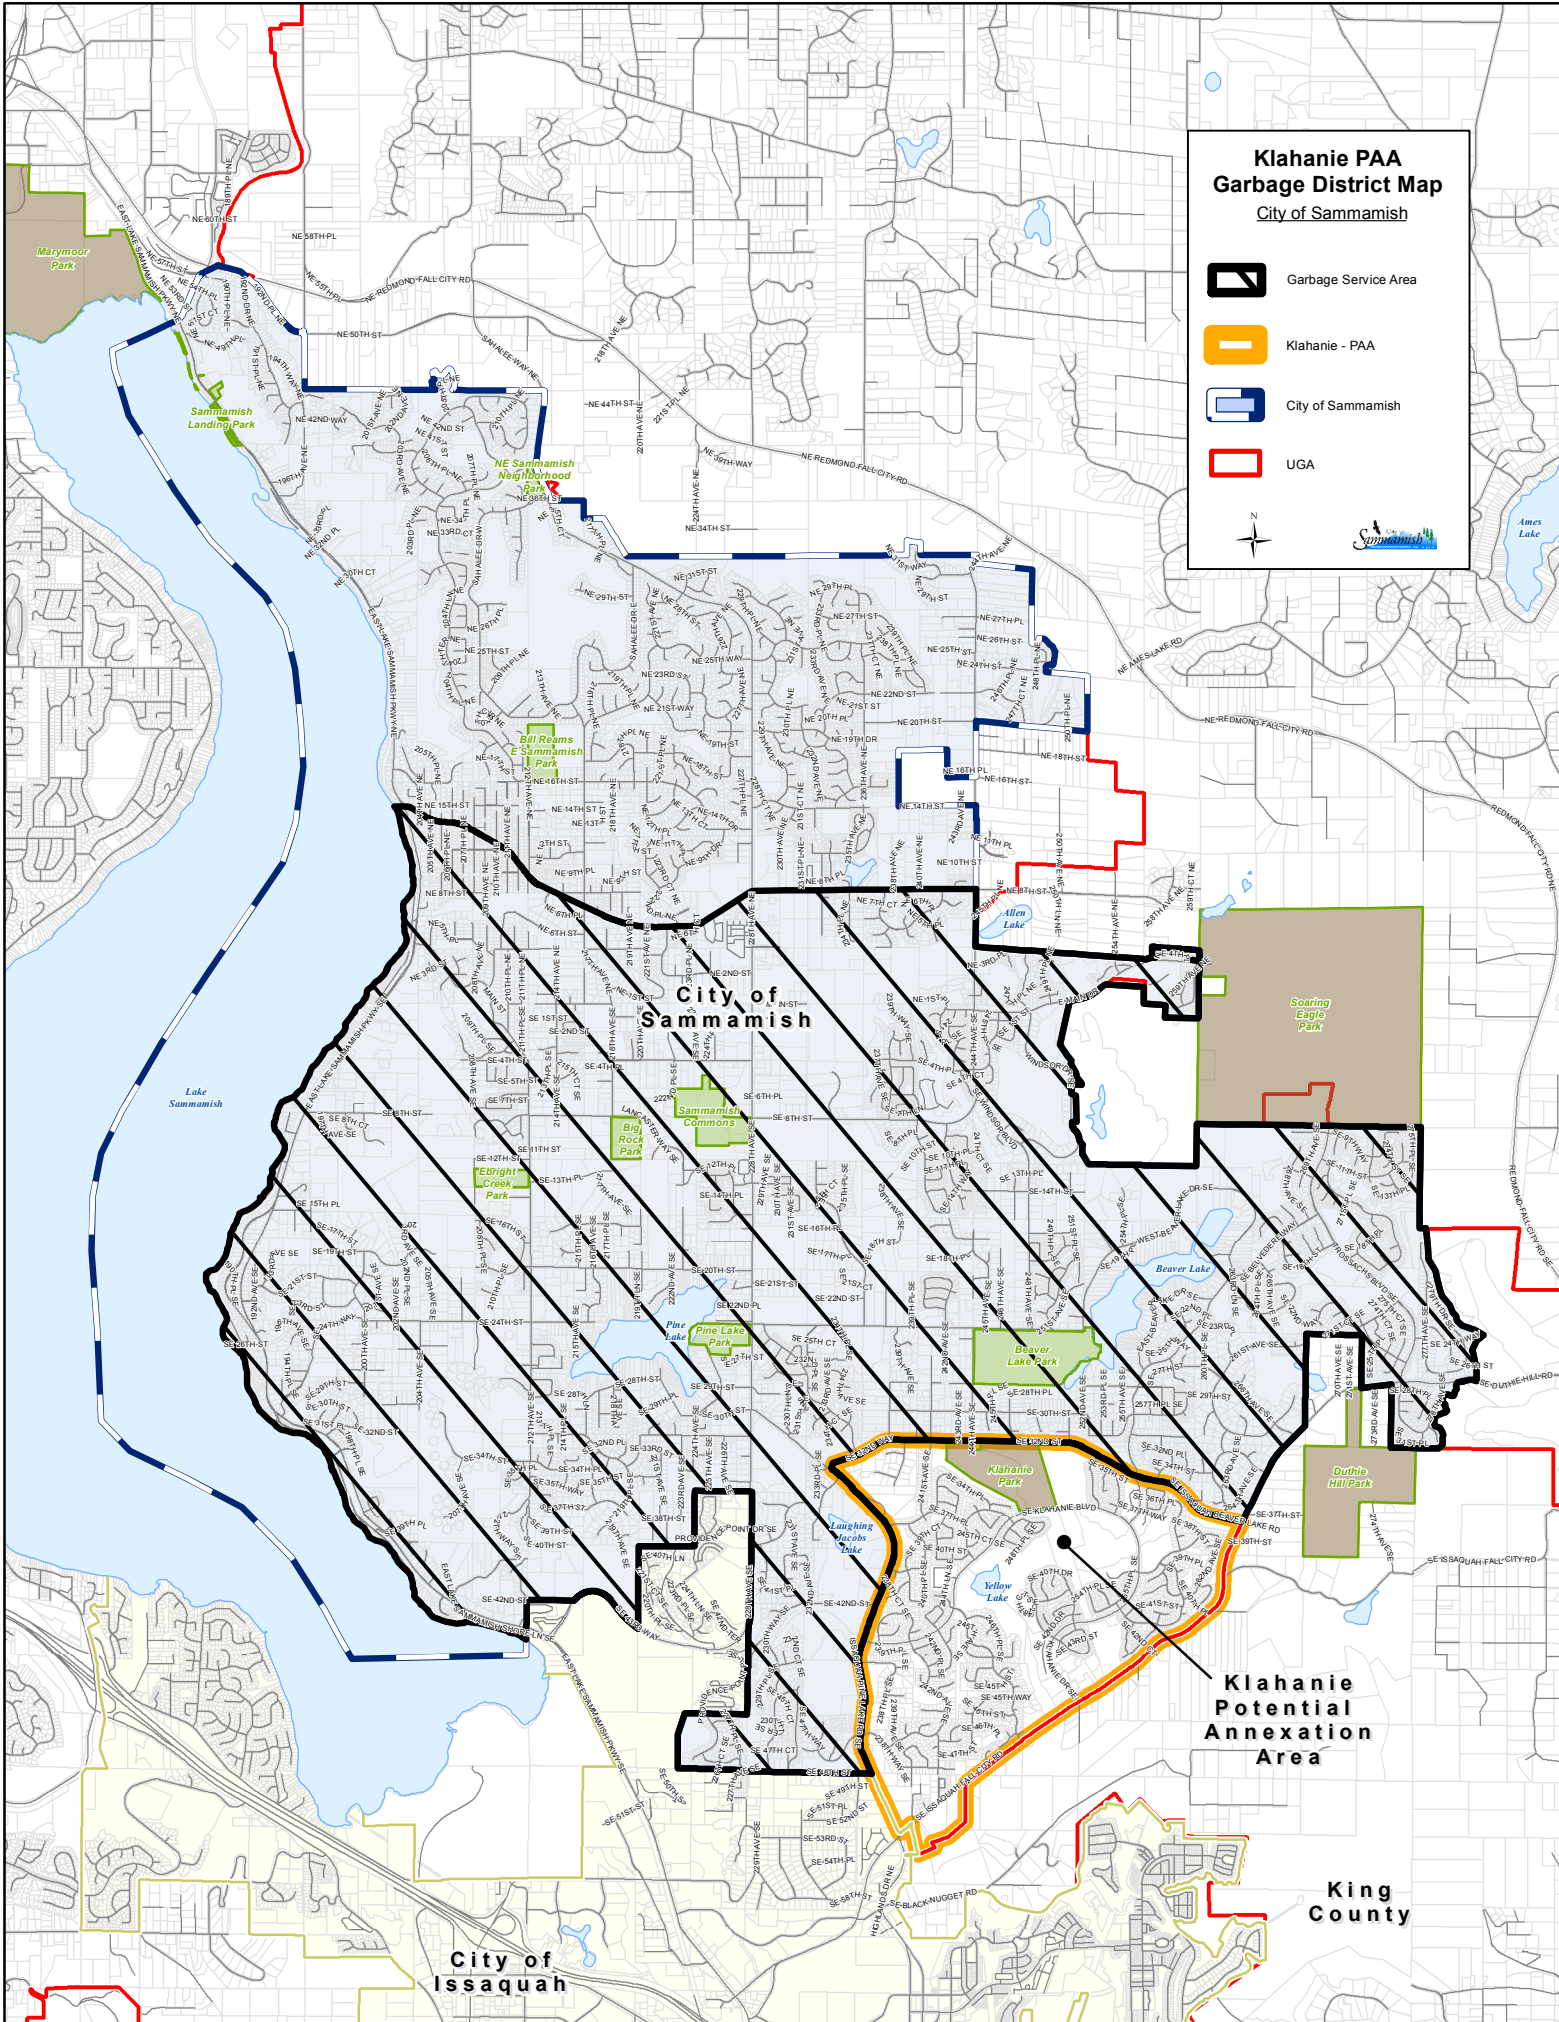

**Klahanie PAA
Garbage District Map**
City of Sammamish

-  Garbage Service Area
-  Klahanie - PAA
-  City of Sammamish
-  UGA

King County

City of Issaquah

Klahanie Potential Annexation Area

City of Sammamish